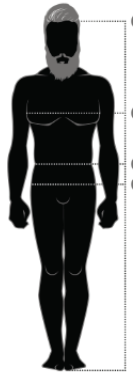

in. 36 38 40 42 44 46 48 50 52 54 56 58 60
cm 91 96 101 106 112 118 122 127 132 137 142 147 152

Robey

Xblades

Uhlsport

Lotto

Joma

Jako

Craft

Le Coq Sportif

Charly

SIZE GUIDE

MEN

Women

Kids

Balls

CLOTHING

Shoes

Socks

EUR	Height (1)	Chest (2)	Waist (3)	Hip (4)
S	178	94	82	97
M	182	99	87	102
L	186	104	92	107
XL	190	110	98	113
2XL	194	116	104	119
3XL	194	122	110	125
4XL	194	130	118	131
5XL	194	138	126	137

All measurements are in centimeters.

Under Armour Mens Sizes

Size	Chest (in)	Waist (in)
SM	34-36	28-29
MD	38-40	30-32
LG	42-44	34-36
XL	46-48	38-40
XXL	50-52	42-44
3XL	52-54	44-46
4XL	54-56	46-48
5XL	56-58	48-50

Nike

SIZE CHART

CM

INCHES

SIZE	CHEST (in.)	WAIST (in.)	HIPS (in.)
S	35-37.5	29-32	35-37.5
M	37.5-41	32-35	37.5-41
L	41-44	35-38	41-44
XL	44-48.5	38-43	44-47
XXL	48.5-53.5	43-47.5	47-50.5
XXXL	53.5-58	47.5-52.5	50.5-53.5
XXXXL	58-63	52.5-57	53.5-57